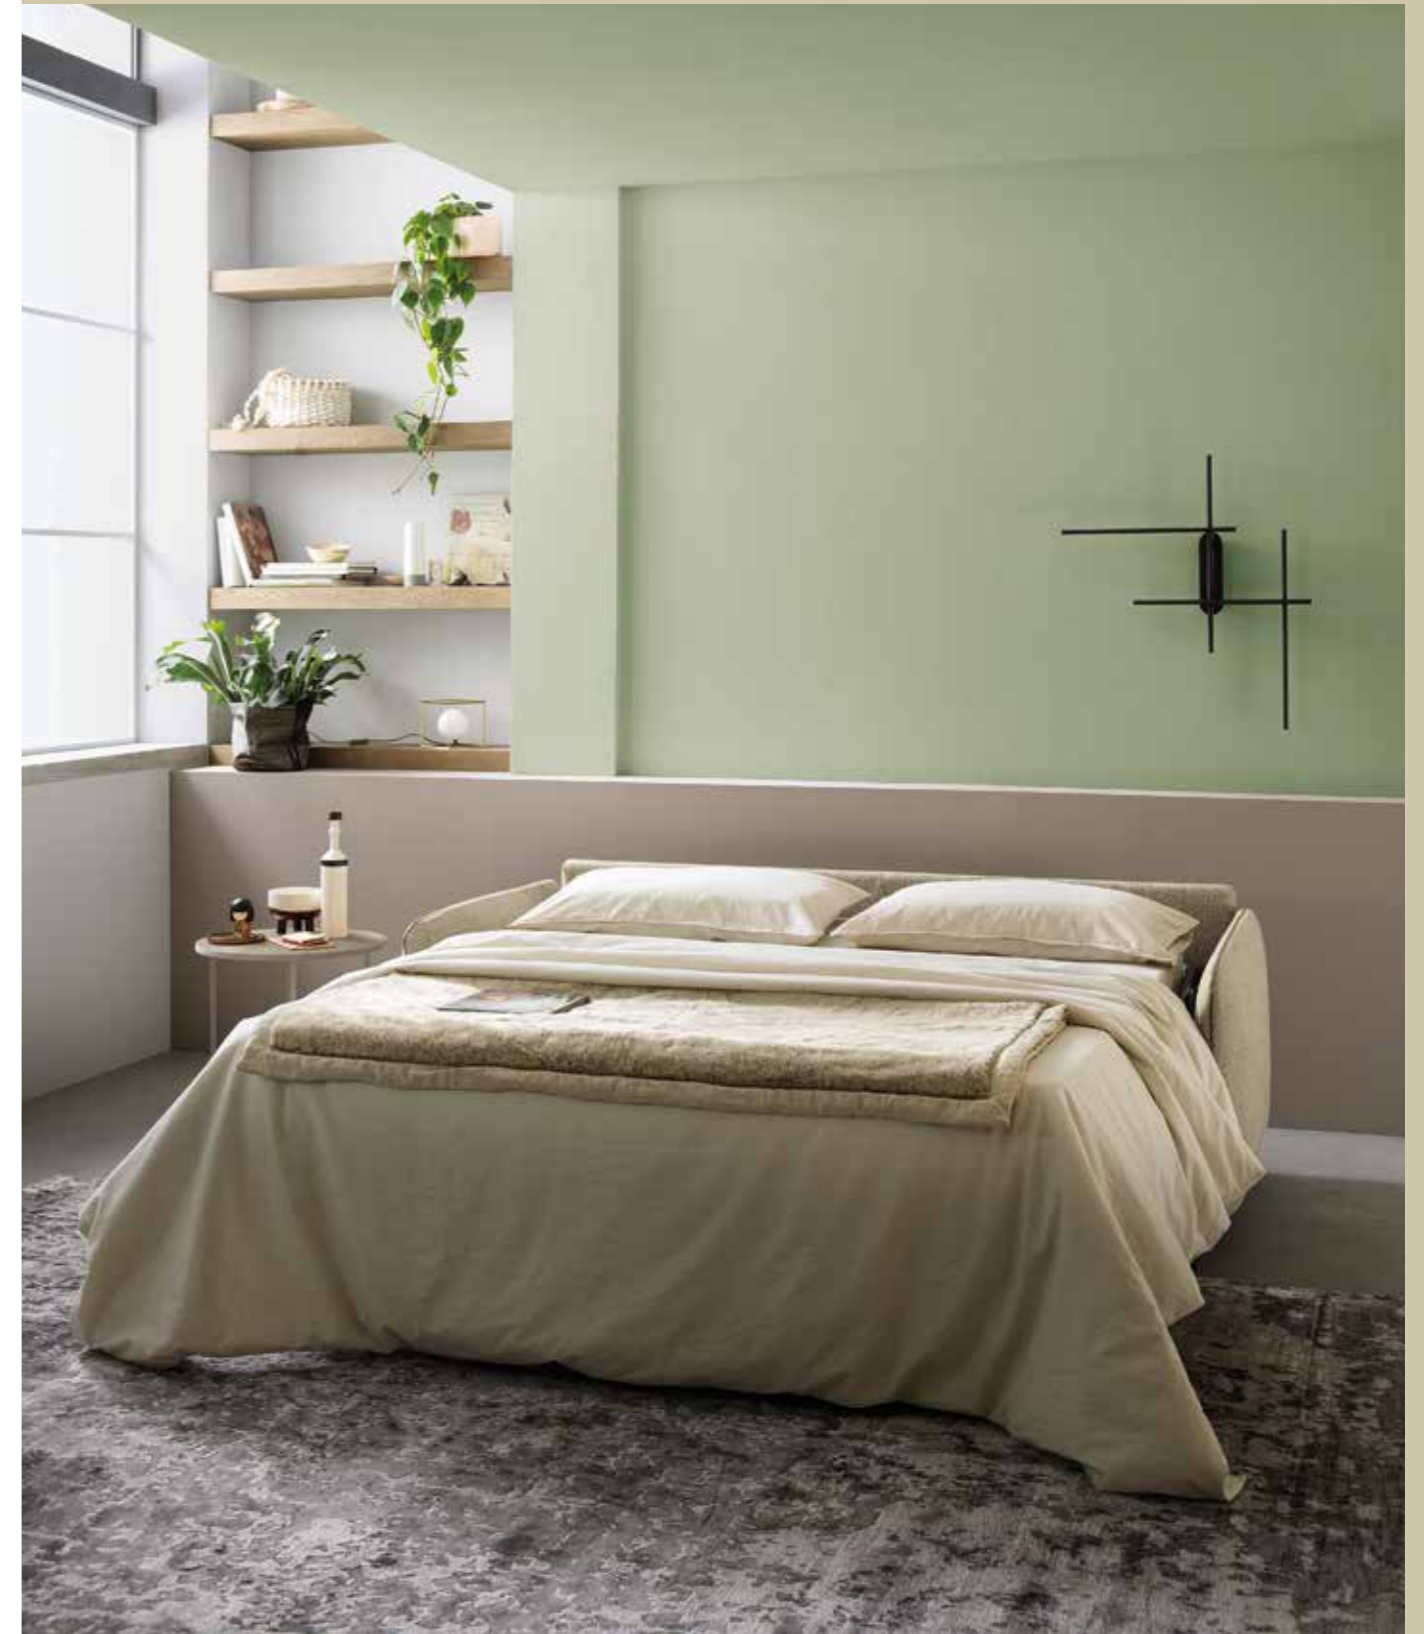

Miami | Divano 3p maxi letto | L. 200 x P. 100 cm x 94 h
materasso espanso 195 x 160 cm x 12h rete elettrosaldata
con meccanismo di apertura sincronizzata mediante ribaltamento della seduta

Miami | 3s maxi bed sofa | L. 215 x D. 100 cm x 94 h expanded mattress 195 x 160 cm x 12 h
| welded mesh with synchronized opening mechanism thank to the seat tipping