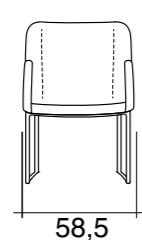

Nest

Versatile, moderna,
elegante,
Nest in versione con
struttura a razze e
con struttura a slitta,
offre opportunità
di interpretazione
con tessuti adatti ai
gusti più esigenti.

*Flexible, modern, elegant,
Nest in the version with spoke bases and
with sled base, it offers interpretation
opportunities with fabrics that fit to
demanding flavors.*