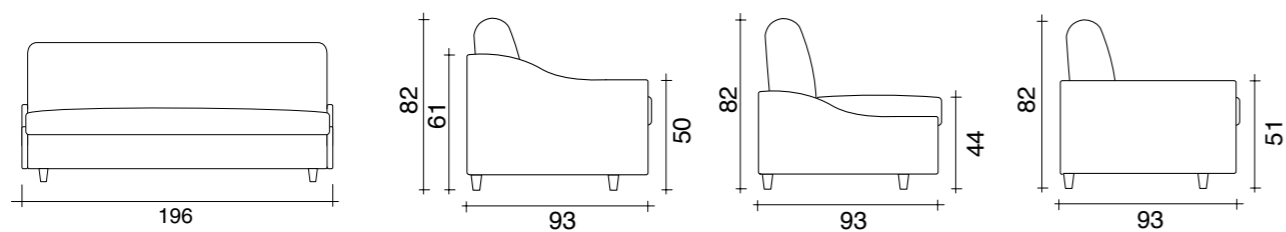

SOFA

58

COLLECTION

E' splendido come divano,
meraviglioso come letto,
con tre comode misure, tre
disegni per i braccioli e un
sistema che lo trasforma in
un attimo.

*It's fantastic as sofa, marvellous as bed with three comfortable
dimensios, three drawings for the armrests and a system that
transforms it in a second.*

SOFA

59

COLLECTION